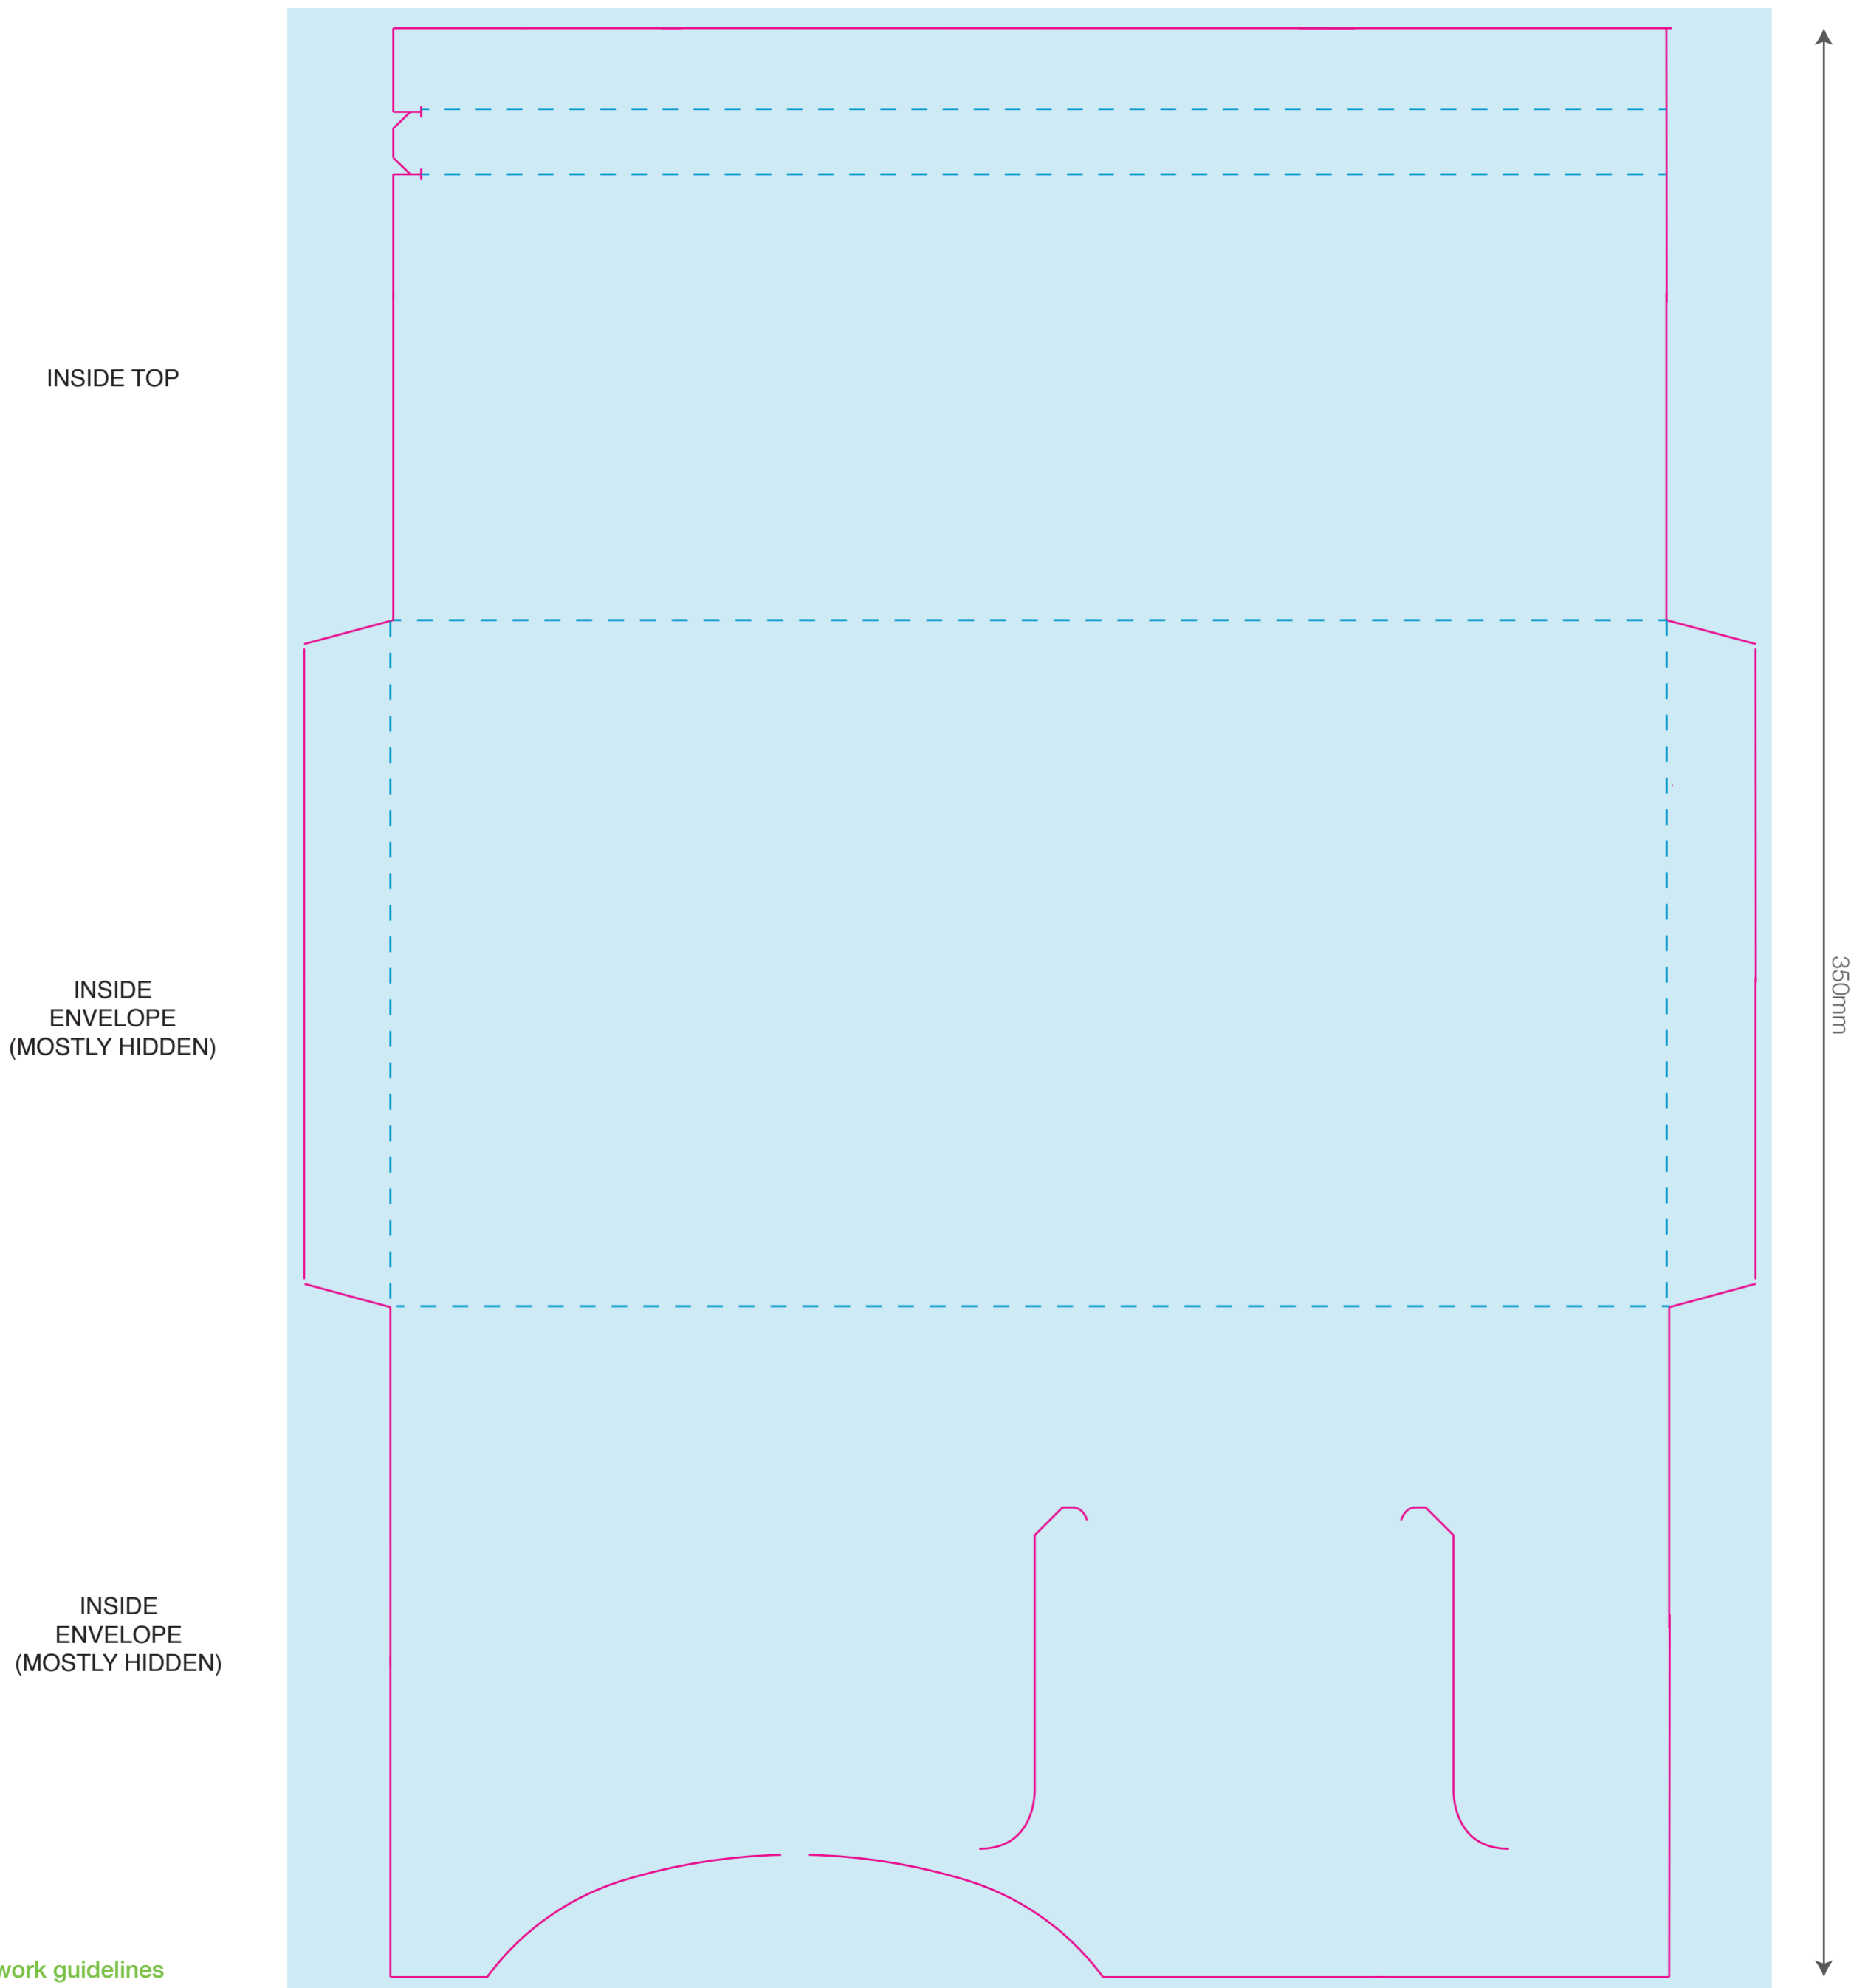

BACK

FRONT

350mm

CARD PLACEMENT  
(STANDARD SIZE PLASTIC CARD)

**general artwork guidelines**

- Artwork needs to be sized to exact dimensions shown above
- File needs to be in CMYK, layered with specialised finishes if required
- Fonts must be outlined
- Images must be at least 300dpi and embedded NOT linked
- Allow 3mm bleed on artwork
- File must be a high resolution, multiple page pdf
- Do not add crop marks to final artwork

**! DELETE THE 'CPC TEMPLATE' LAYER BEFORE SUBMITTING YOUR ARTWORK**

350mm

INSIDE TOP

INSIDE ENVELOPE (MOSTLY HIDDEN)

INSIDE ENVELOPE (MOSTLY HIDDEN)

-  ARTWORK AREA
-  FOLD
-  KNIFE

**general artwork guidelines**

- Artwork needs to be sized to exact dimensions shown above
- File needs to be in CMYK, layered with specialised finishes if required
- Fonts must be outlined
- Images must be at least 300dpi and embedded NOT linked
- Allow 3mm bleed on artwork
- File must be a high resolution, multiple page pdf
- Do not add crop marks to final artwork

**! DELETE THE 'CPC TEMPLATE' LAYER BEFORE SUBMITTING YOUR ARTWORK**