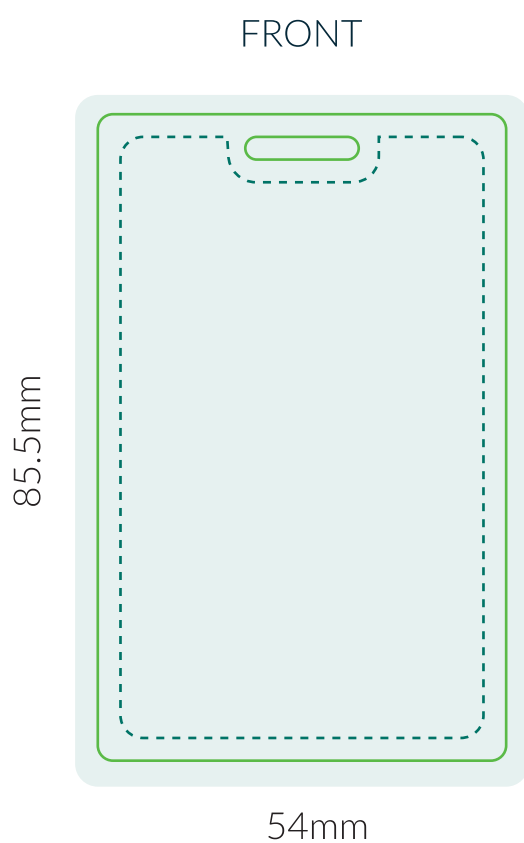

## Standard Credit Card Size - with Slotted Hole Portrait and Landscape

#### ARTWORK SPECIFICATIONS

- Create your artwork on the layer named "DESIGN"
- Make Blacks - Rich Black (C:40 M:40 Y:40 K:100)
- Artwork to be in CMYK (Full Colour) or PMS
- Check images are CMYK & 300dpi
- Allow 3mm bleed on artwork, No Crop Marks
- Keep dieline on a separate layer
- Package your working files for print OR
- Ensure all Fonts are outlined & images are embedded.