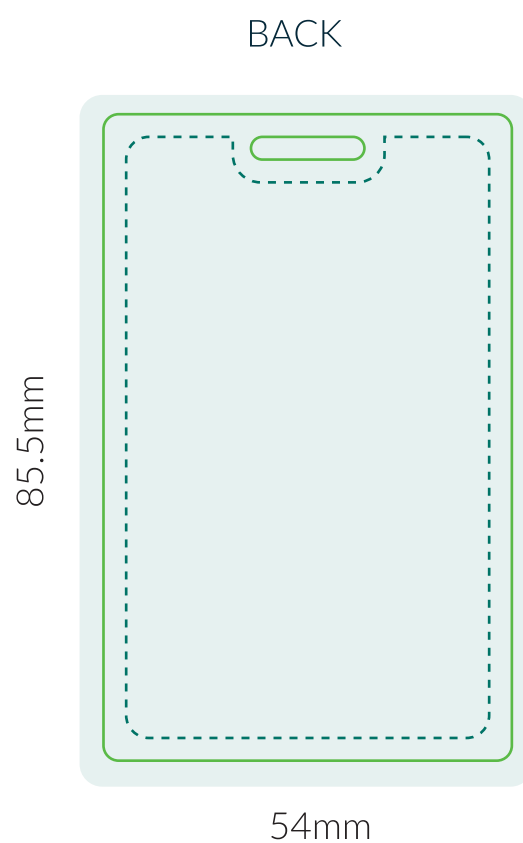

## Standard Credit Card Size - with Slotted Hole Portrait and Landscape

#### ARTWORK SPECIFICATIONS

- Create your artwork on the layer named "DESIGN"
- Make Blacks - Rich Black (C:40 M:40 Y:40 K:100)
- Artwork to be in CMYK (Full Colour) or PMS
- Check images are CMYK & 300dpi
- Allow 3mm bleed on artwork, No Crop Marks
- Keep dieline on a separate layer
- Package your working files for print OR
- Ensure all Fonts are outlined & images are embedded.