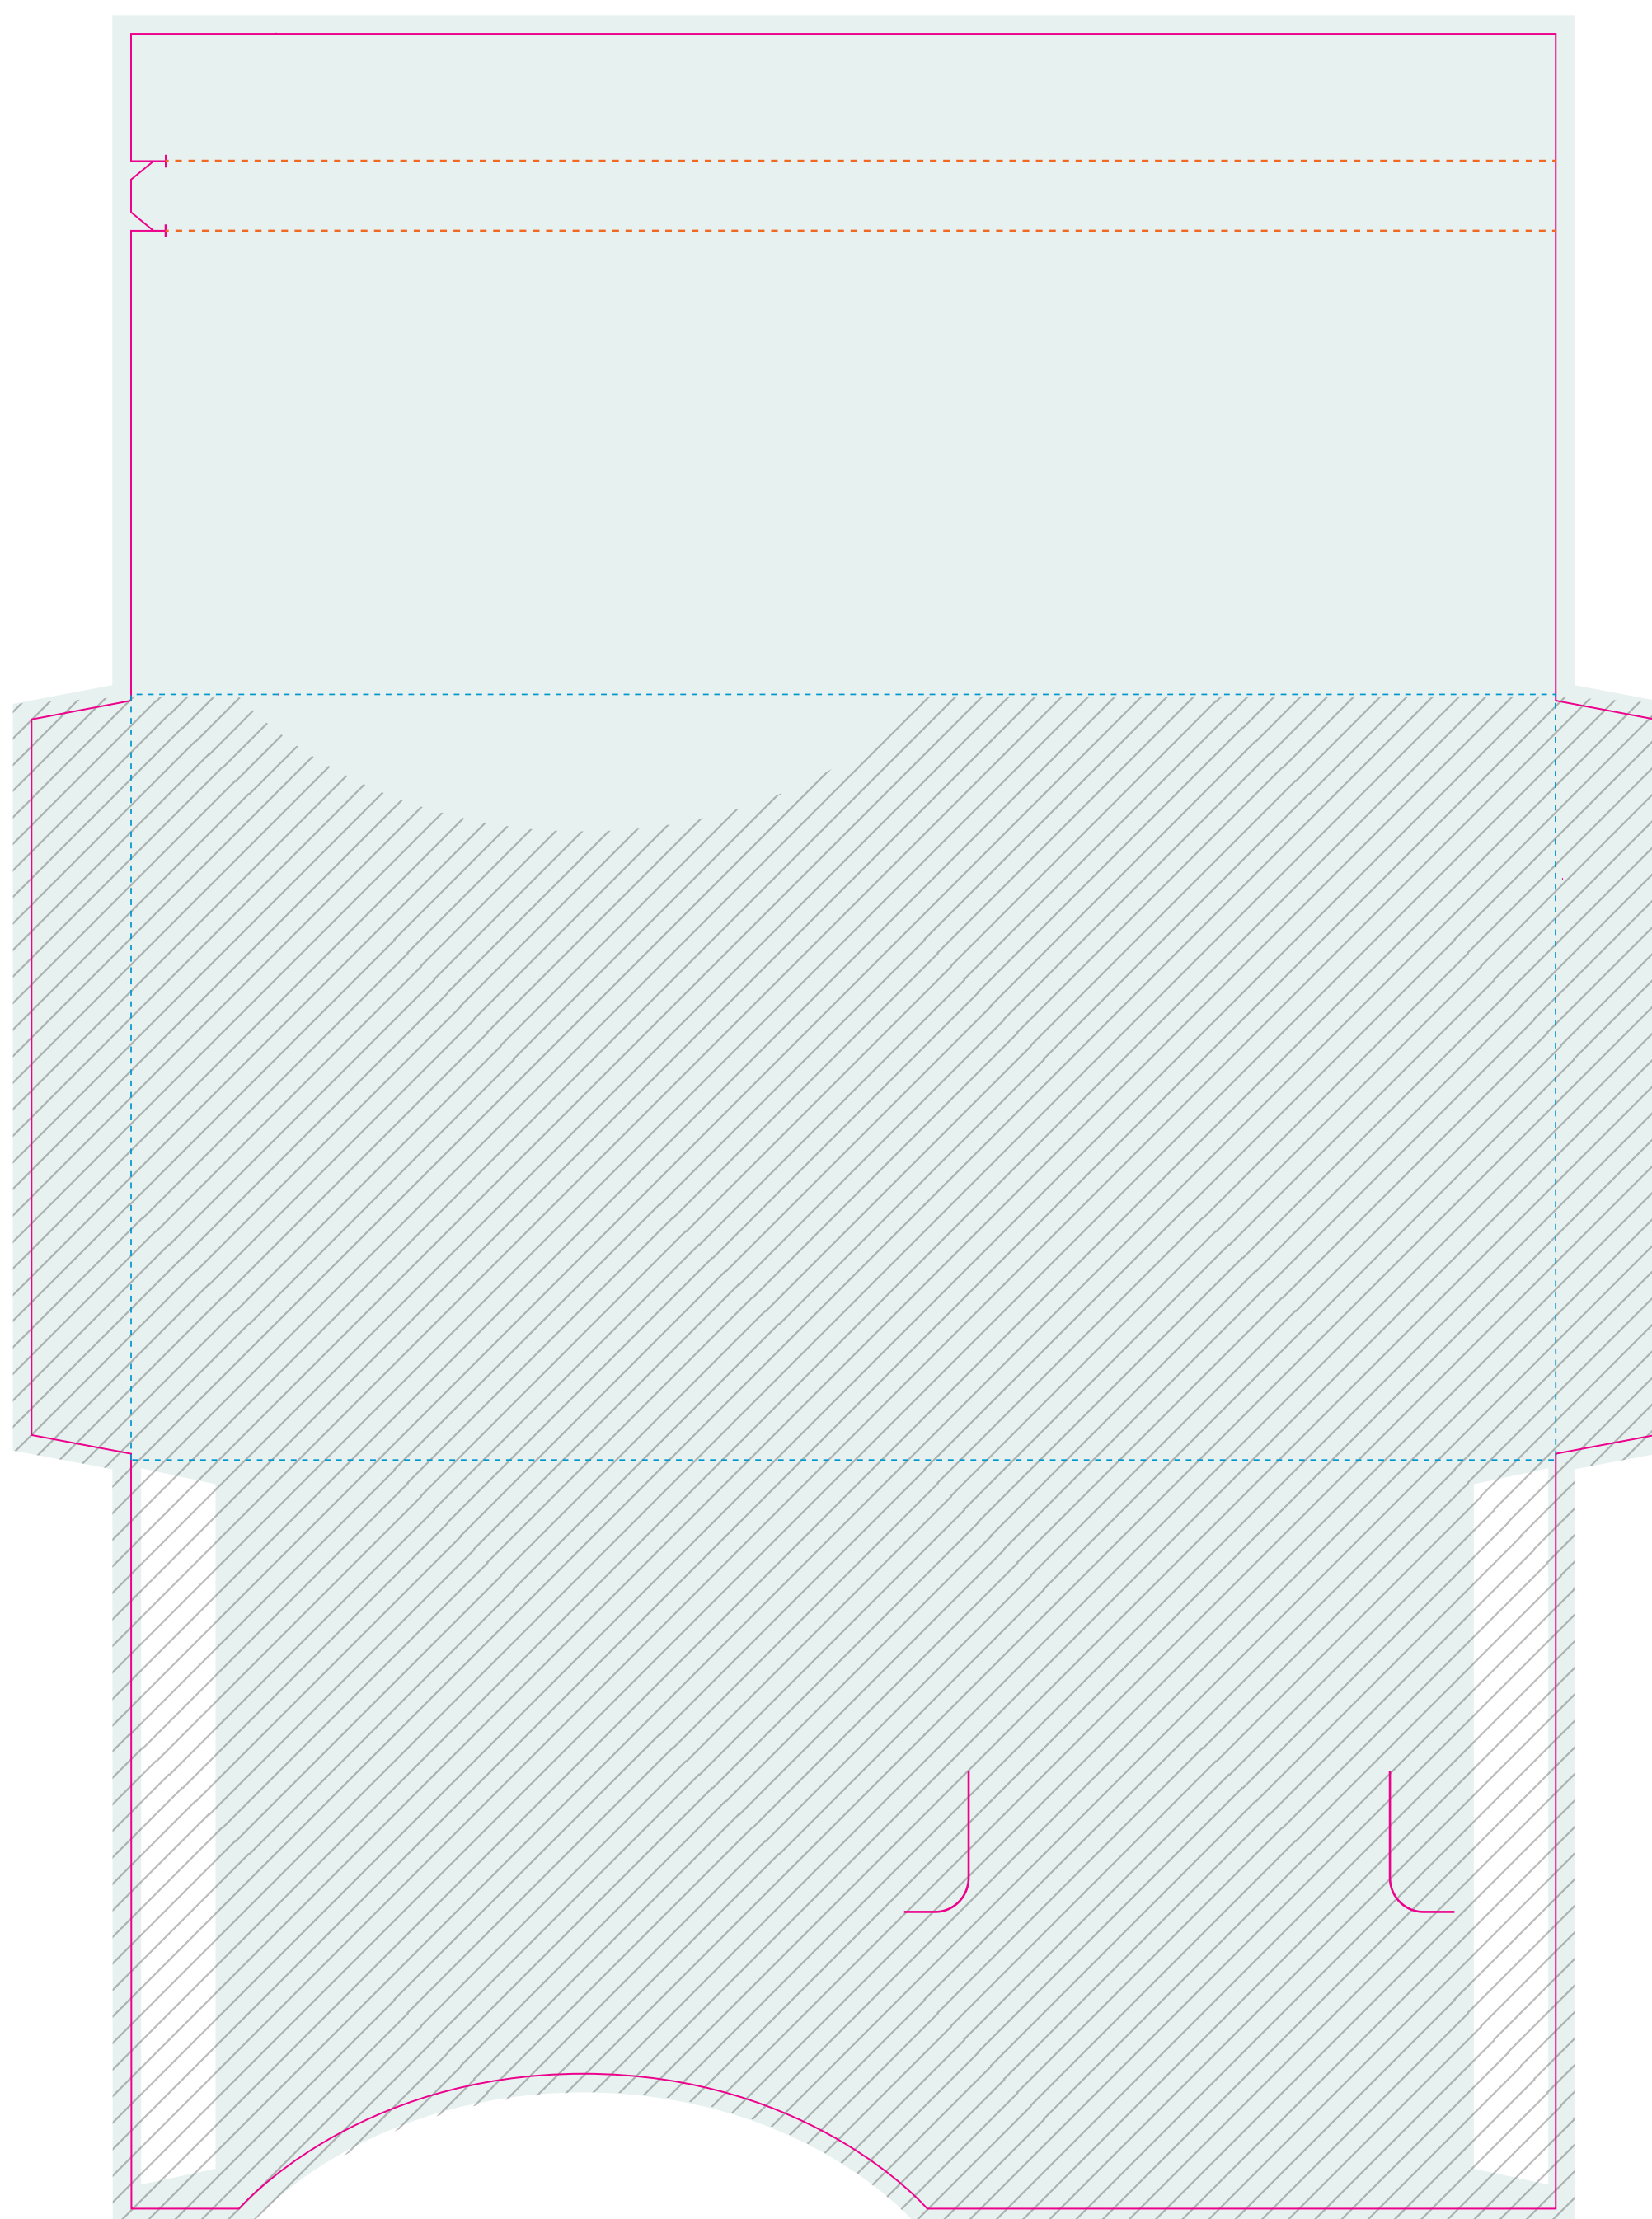

# Card Mailer

Folded Size: 228 x 122.8mm

Flat Size: 260.5 x 349mm

**Artwork is best created in Adobe Illustrator**

Please save as **illustrator .ai** or **(high quality print) .pdf**

DIELINE

PERFORATION

PRINT SAFE AREA

GLUE AREA

FOLD

ARTWORK AREA INCLUDING BLEED

AREA OBSCURED ONCE ASSEMBLED

# Card Mailer

Folded Size: 228 x 122.8mm

Flat Size: 260.5 x 349mm

INSIDE ARTWORK

**Artwork is best created in Adobe Illustrator**

Please save as illustrator .ai or (high quality print) .pdf