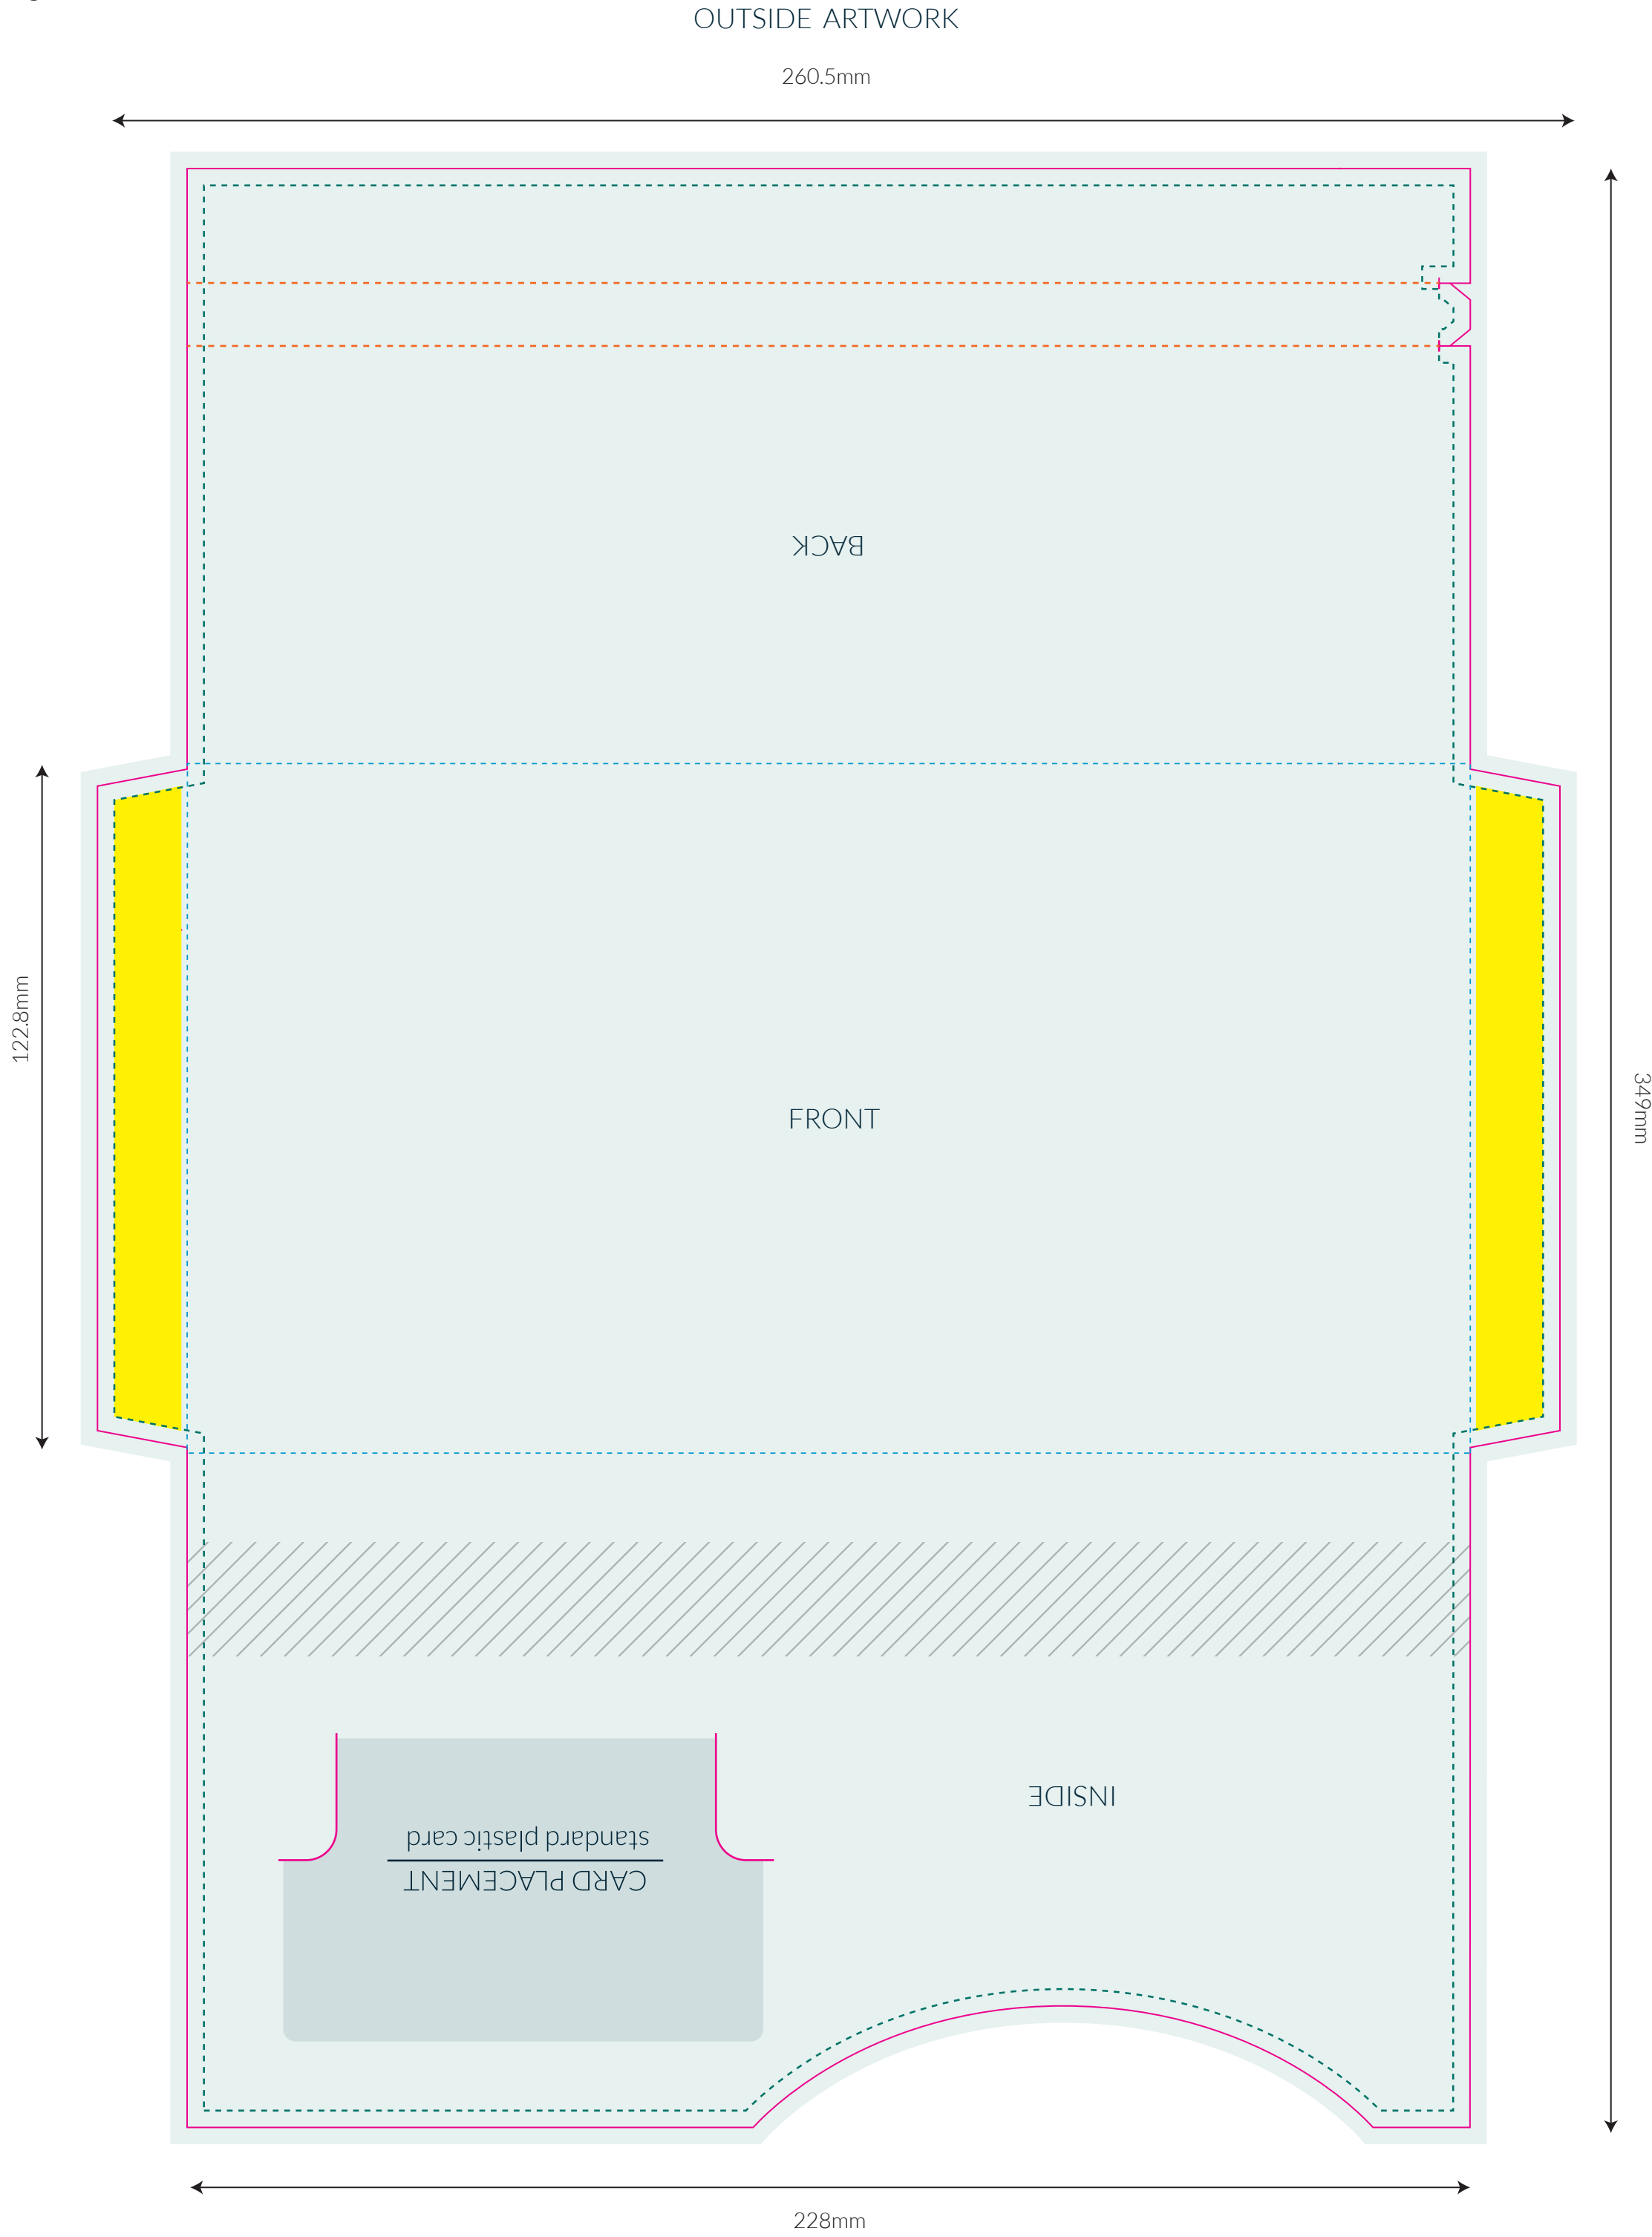

# Card Mailer

Folded Size: 228 x 122.8mm

Flat Size: 260.5 x 349mm

**Artwork is best created in Adobe Illustrator**

Please save as **illustrator .ai** or **(high quality print) .pdf**

DIELINE

PERFORATION

PRINT SAFE AREA

GLUE AREA

FOLD

ARTWORK AREA INCLUDING BLEED

AREA OBSCURED ONCE ASSEMBLED

# Card Mailer

Folded Size: 228 x 122.8mm

Flat Size: 260.5 x 349mm

INSIDE ARTWORK

**Artwork is best created in Adobe Illustrator**

Please save as illustrator .ai or (high quality print) .pdf